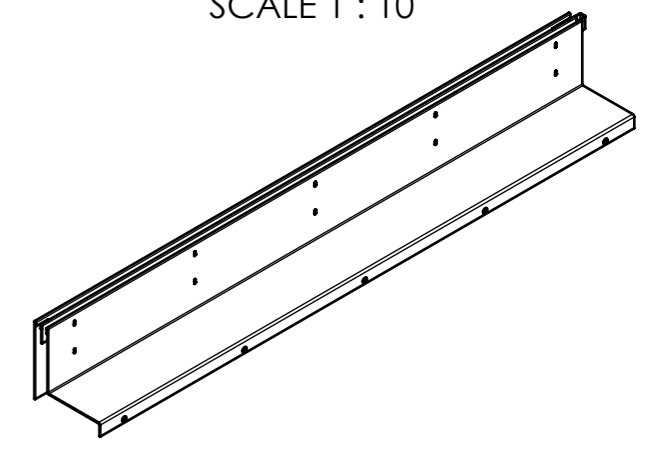

SCALE 1 : 10

local article number: 445938

| | | | |
|--|----------------------------------|-------------------------|--|
|  ACO Tiefbau Vertrieb GmbH 24755 Rendsburg, Postfach 320 Tel. 04331 / 354-500 Fax. 04331 / 354-358 www.aco.com | drawing-no.: 1066669-M | index: 003 | documenttype: marketing drw. |
| | created by: rbhatia | reviewed by: rbhatia | projection: ISO-E  |
| title: ACO SlotTop SlotTop V100 H105 C250 double slot 8mm L1m, Stainless Steel Schlitzrahmen V100 H105 C250 Doppelschlitze 8mm L1m, Edelstahl | | | release date: 15-Nov-2018 16:09 |
| The reproduction, distribution and utilization of this document as well as the communication of its contents to others without express authorization is prohibited. Offenders will be held liable for the payment of damages. All rights reserved in the event of the grant of a patent, utility model or design. Observe copyright by ISO 16016 | | | sheet: 1/1 |