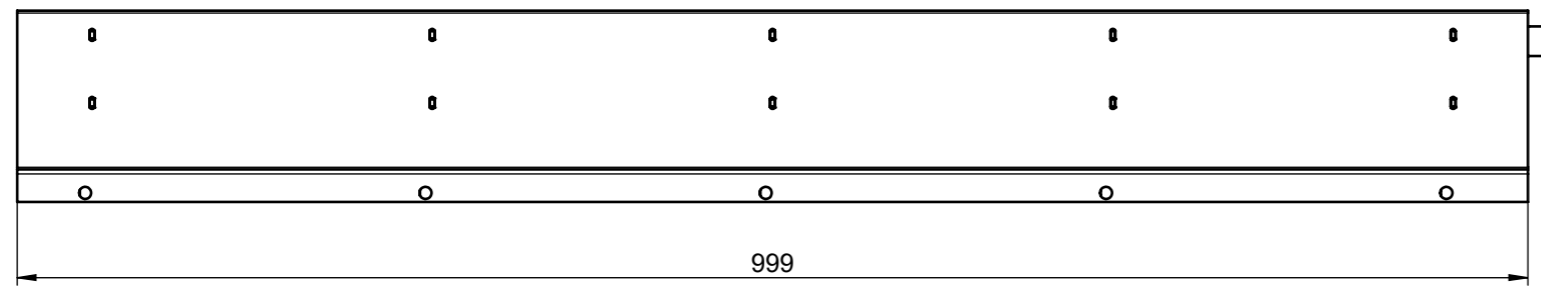

SCALE 1 : 10

local article number: 445938

| | | | |
|--|----------------------------------|-------------------------|--|
|  ACO Tiefbau Vertrieb GmbH 24755 Rendsburg, Postfach 320 Tel. 04331 / 354-500 Fax. 04331 / 354-358 www.aco.com | drawing-no.: 1066669-M | index: 003 | documenttype: marketing drw. |
| | created by: rbhatia | reviewed by: rbhatia | projection: ISO-E  |
| title: ACO SlotTop SlotTop V100 H105 C250 double slot 8mm L1m, Stainless Steel Schlitzrahmen V100 H105 C250 Doppelschlitze 8mm L1m, Edelstahl | | | release date: 15-Nov-2018 16:09 |
| The reproduction, distribution and utilization of this document as well as the communication of its contents to others without express authorization is prohibited. Offenders will be held liable for the payment of damages. All rights reserved in the event of the grant of a patent, utility model or design. Observe copyright by ISO 16016 | | | sheet: 1/1 |