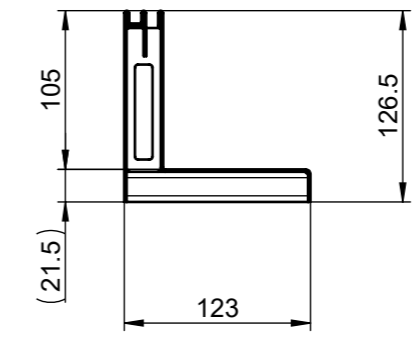

SCALE 1 : 10

local article number: 445938

| | | | |
|--|----------------------------------|-------------------------|--|
|  ACO Tiefbau Vertrieb GmbH 24755 Rendsburg, Postfach 320 Tel. 04331 / 354-500 Fax. 04331 / 354-358 www.aco.com | drawing-no.: 1066669-M | index: 003 | documenttype: marketing drw. |
| | created by: rbhatia | reviewed by: rbhatia | projection: ISO-E  |
| title: ACO SlotTop SlotTop V100 H105 C250 double slot 8mm L1m, Stainless Steel Schlitzrahmen V100 H105 C250 Doppelschlitze 8mm L1m, Edelstahl | | | release date: 15-Nov-2018 16:09 |
| The reproduction, distribution and utilization of this document as well as the communication of its contents to others without express authorization is prohibited. Offenders will be held liable for the payment of damages. All rights reserved in the event of the grant of a patent, utility model or design. Observe copyright by ISO 16016 | | | sheet: 1/1 |